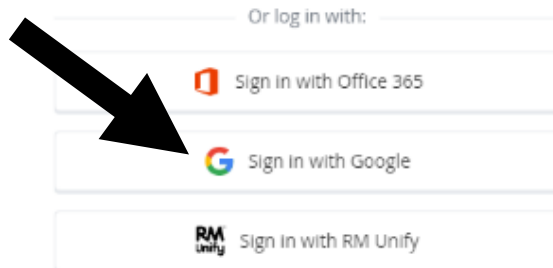

Show My Homework Login Guide

Step 1 – Ensure you are logging in as a student by clicking the tab circled below

Step 2 – Click “Sign in with Google”

Step 3 – Login in with your school Gmail account

If you are still having any issues regarding login, please inform your form tutor.