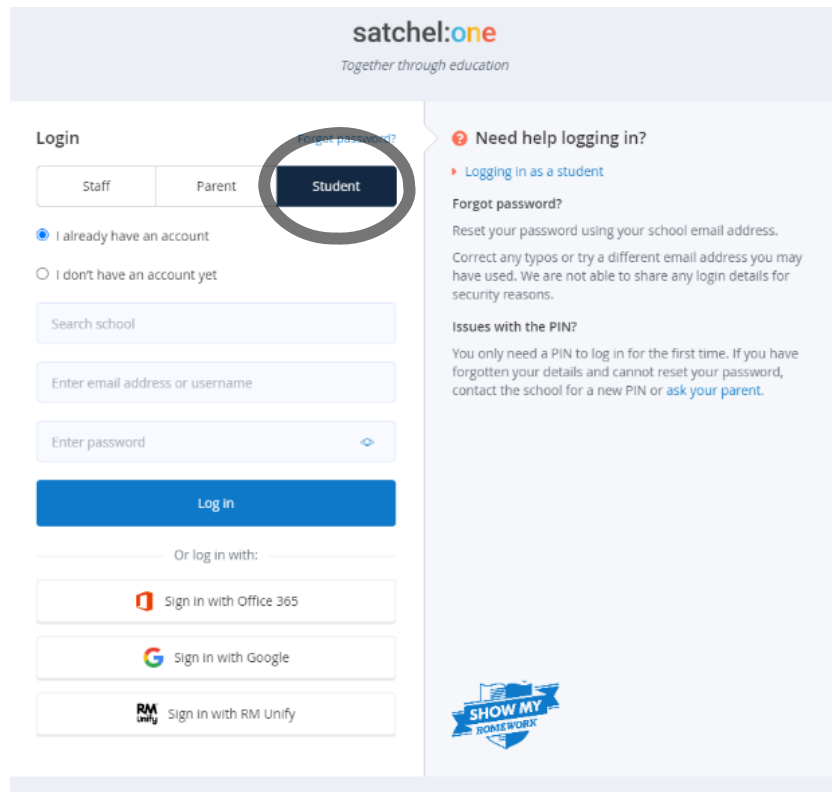

Show My Homework Login Guide

Step 1 – Ensure you are logging in as a student by clicking the tab circled below

Step 2 – Click “Sign in with Google”

Step 3 – Login in with your school Gmail account

If you are still having any issues regarding login, please inform your form tutor.