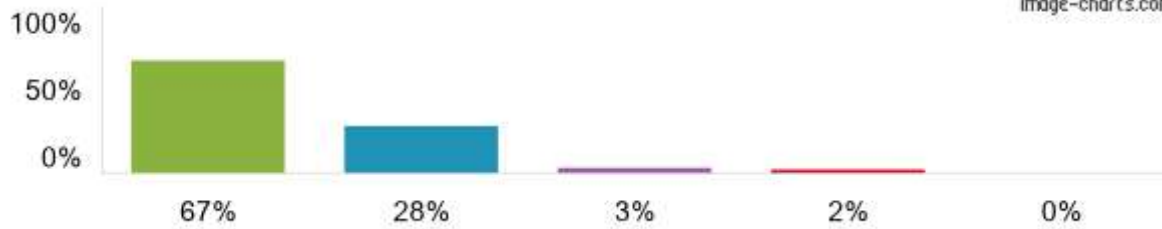

Children on roll: **1555**
Responses for this school: **235**
Responses for year: **2022/23**

[View inspection reports](#)

1. My child is happy at this school.

Figures based on 235 responses up to 18-10-2022

2. My child feels safe at this school.

image-charts.com

Figures based on 235 responses up to 18-10-2022

3. The school makes sure its pupils are well behaved.

image-charts.com

Figures based on 235 responses up to 18-10-2022