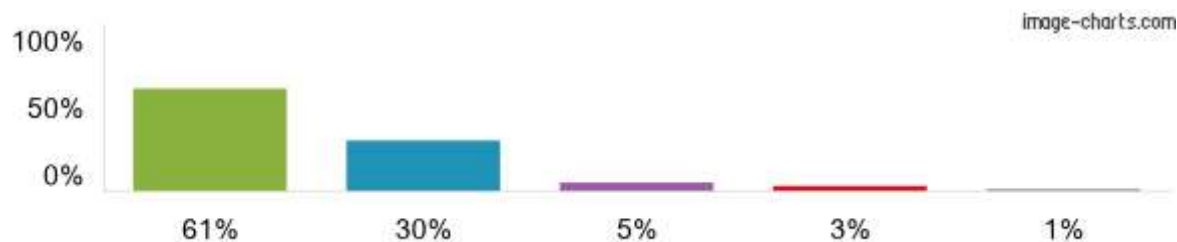

Children on roll: **1555**
Responses for this school: **235**
Responses for year: **2022/23**

[View inspection reports](#)

1. My child is happy at this school.

Figures based on 235 responses up to 18-10-2022